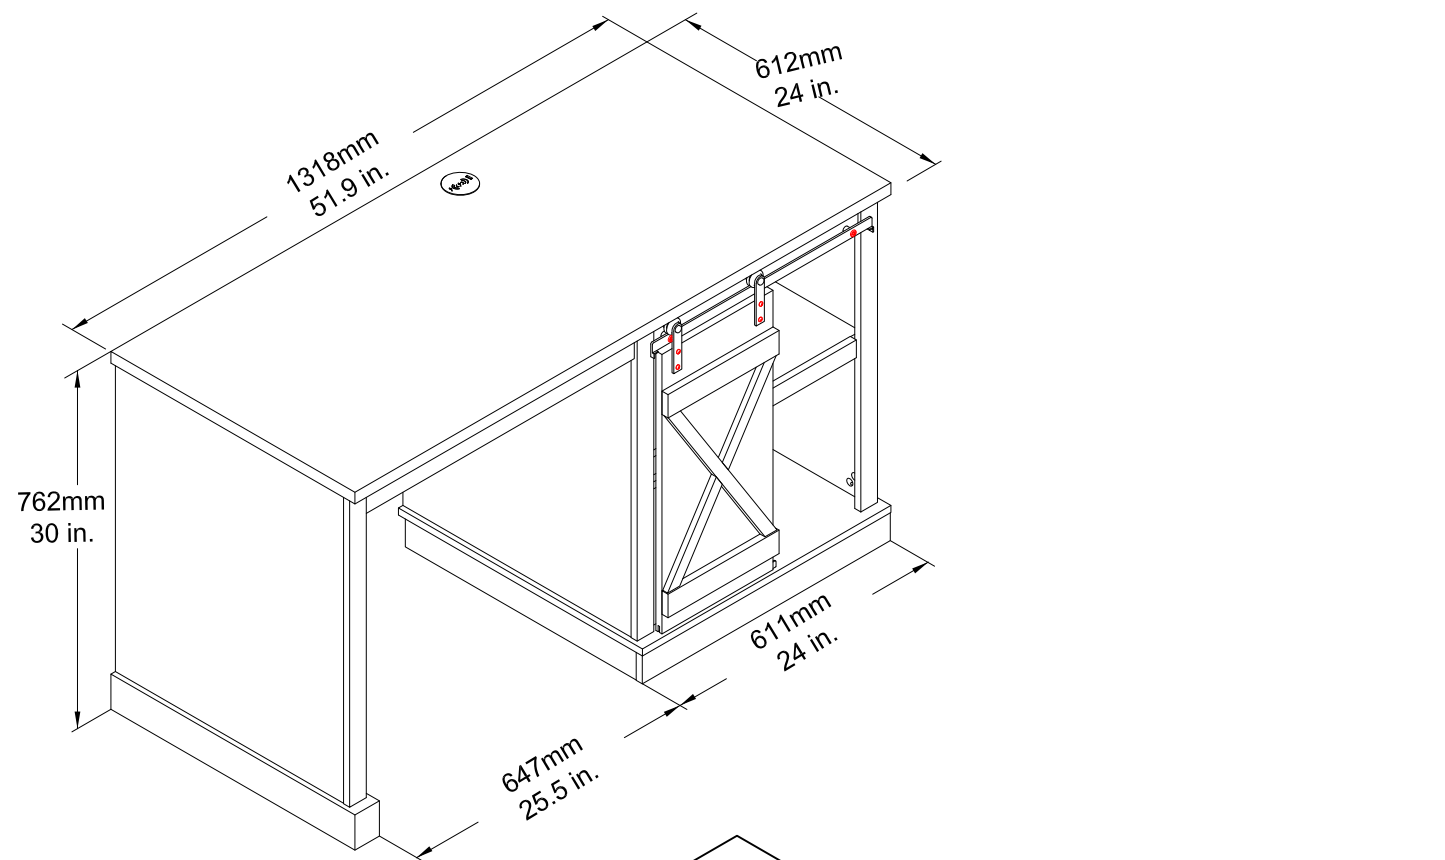

4432903COM - Single Pedestal Desk

Finish: Brown Oak

Wood Breakdown:
MDF 11.6%, PB 88.4%,
Total storage: **20.02** cubic feet

Overall Product Size:
51.9" W × 24" D × 30" H
131.8cm W × 61.2cm D × 76.2cm H

Maximum Weight Capacities
Unit Weight: 101.2lbs. (46kg)