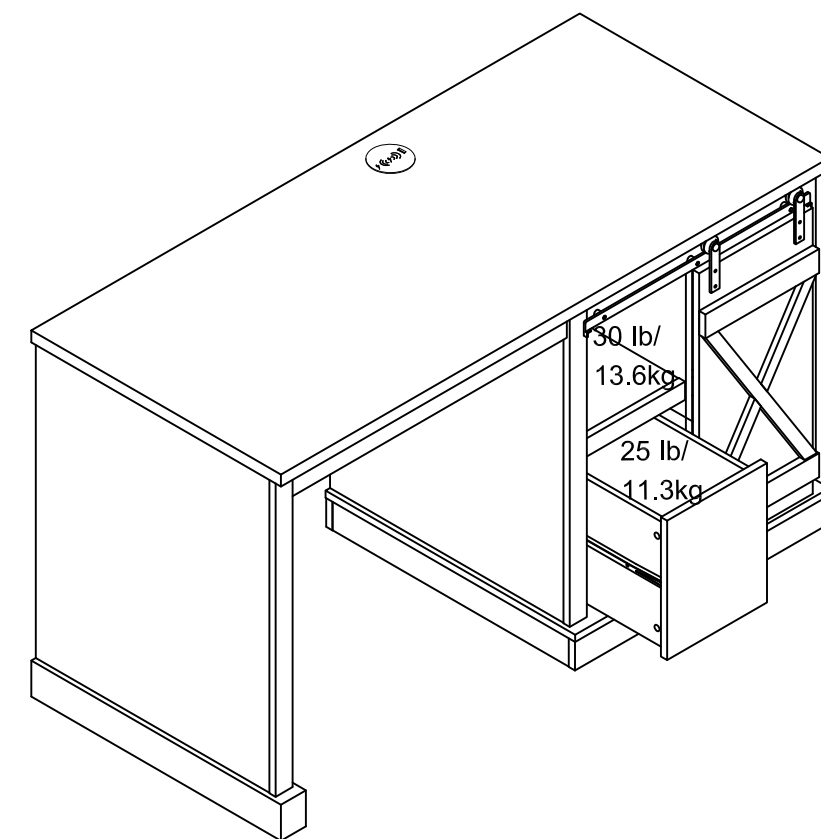

4432903COM - Single Pedestal Desk

Finish: Brown Oak

Wood Breakdown:
MDF 11.6%, PB 88.4%,
Total storage: **20.02** cubic feet

Overall Product Size:
51.9" W × 24" D × 30" H
131.8cm W × 61.2cm D × 76.2cm H

Maximum Weight Capacities
Unit Weight: 101.2lbs. (46kg)