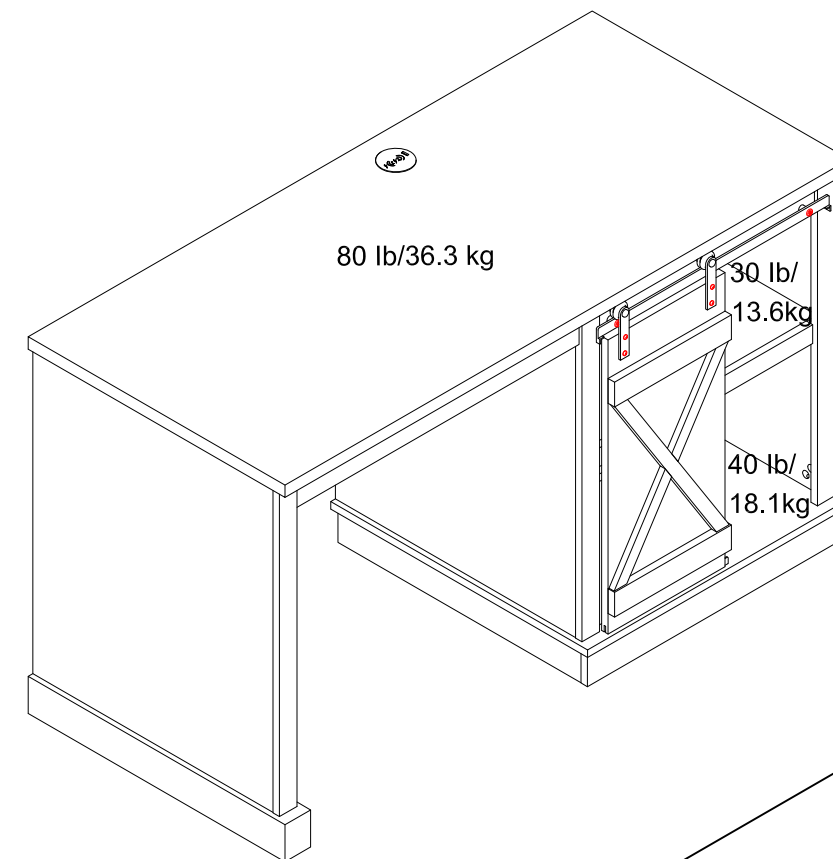

4432903COM - Single Pedestal Desk

Finish: Brown Oak

Wood Breakdown:
MDF 11.6%, PB 88.4%,
Total storage: **20.02** cubic feet

Overall Product Size:
51.9" W × 24" D × 30" H
131.8cm W × 61.2cm D × 76.2cm H

Maximum Weight Capacities
Unit Weight: 101.2lbs. (46kg)