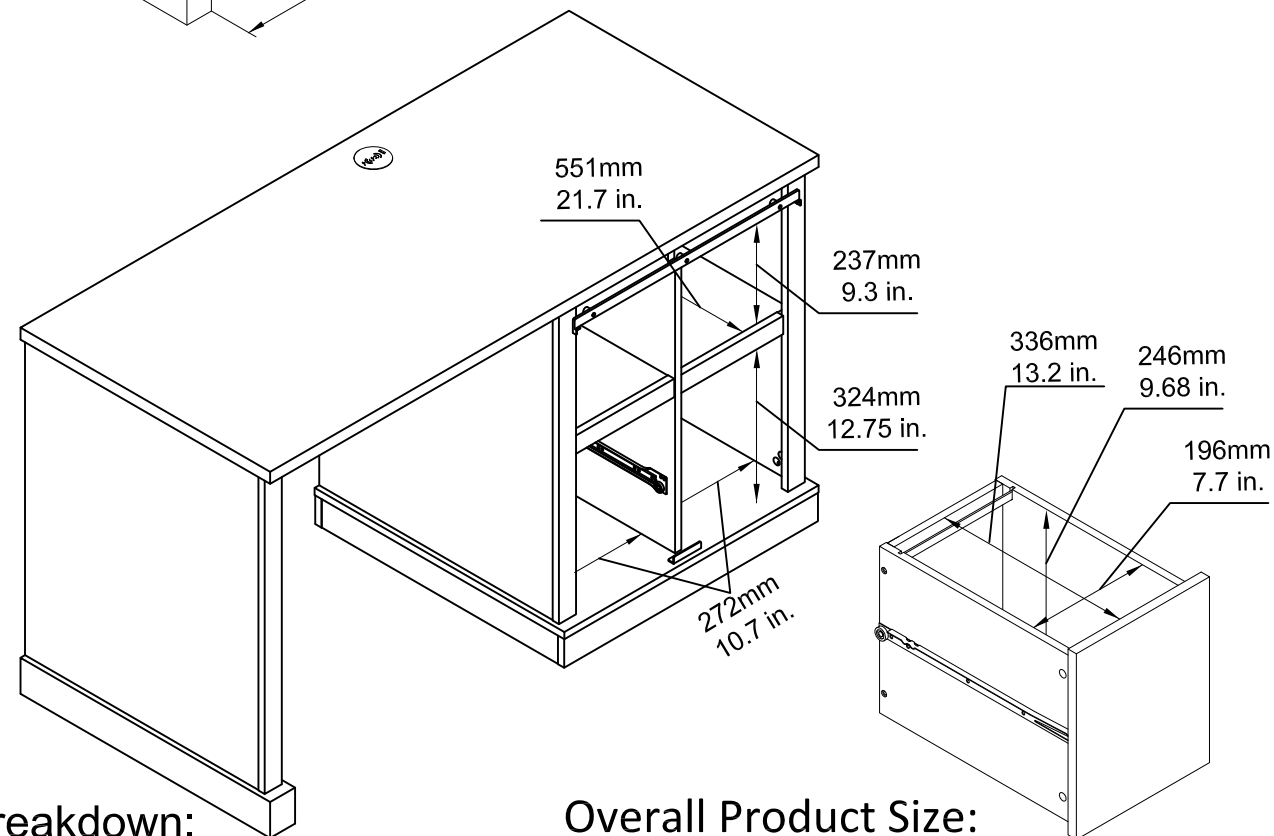

4432903COM - Single Pedestal Desk

Finish: Brown Oak

Wood Breakdown:
MDF 11.6%, PB 88.4%,
Total storage: **20.02** cubic feet

Overall Product Size:
51.9" W × 24" D × 30" H
131.8cm W × 61.2cm D × 76.2cm H

Maximum Weight Capacities
Unit Weight: 101.2lbs. (46kg)